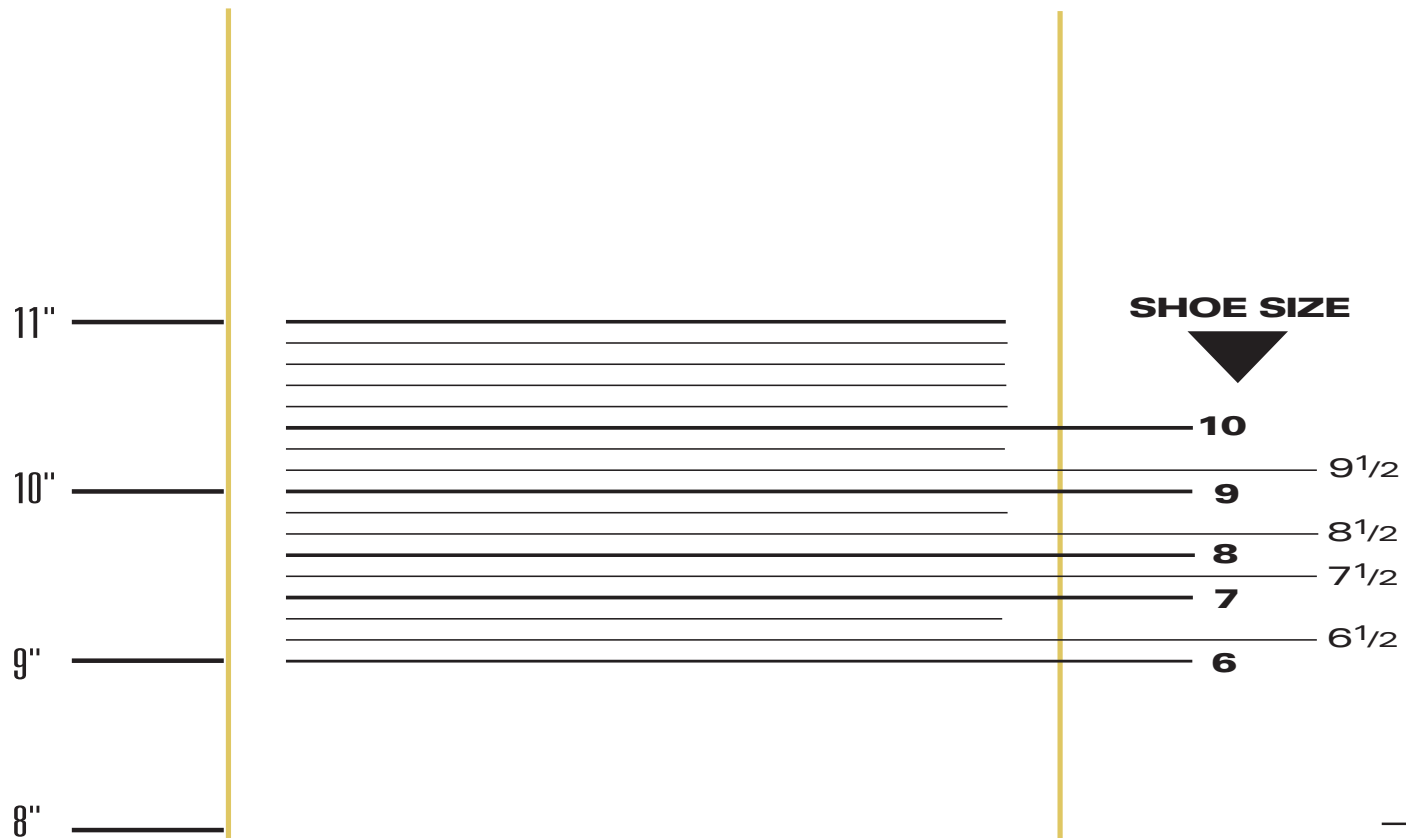

Print out these pages at 100% by setting page scaling to "none" in printer properties. Splice pages together at registration marks and tape. Measure shoe size with socks on. To find correct shoe size, place heel where shown and measure both feet to longest toe.

Women's Shoe & Boot Sizing Chart

8"
7"
6"
5"
4"
3"
2"
1"
0"

PLACE HEEL HERE